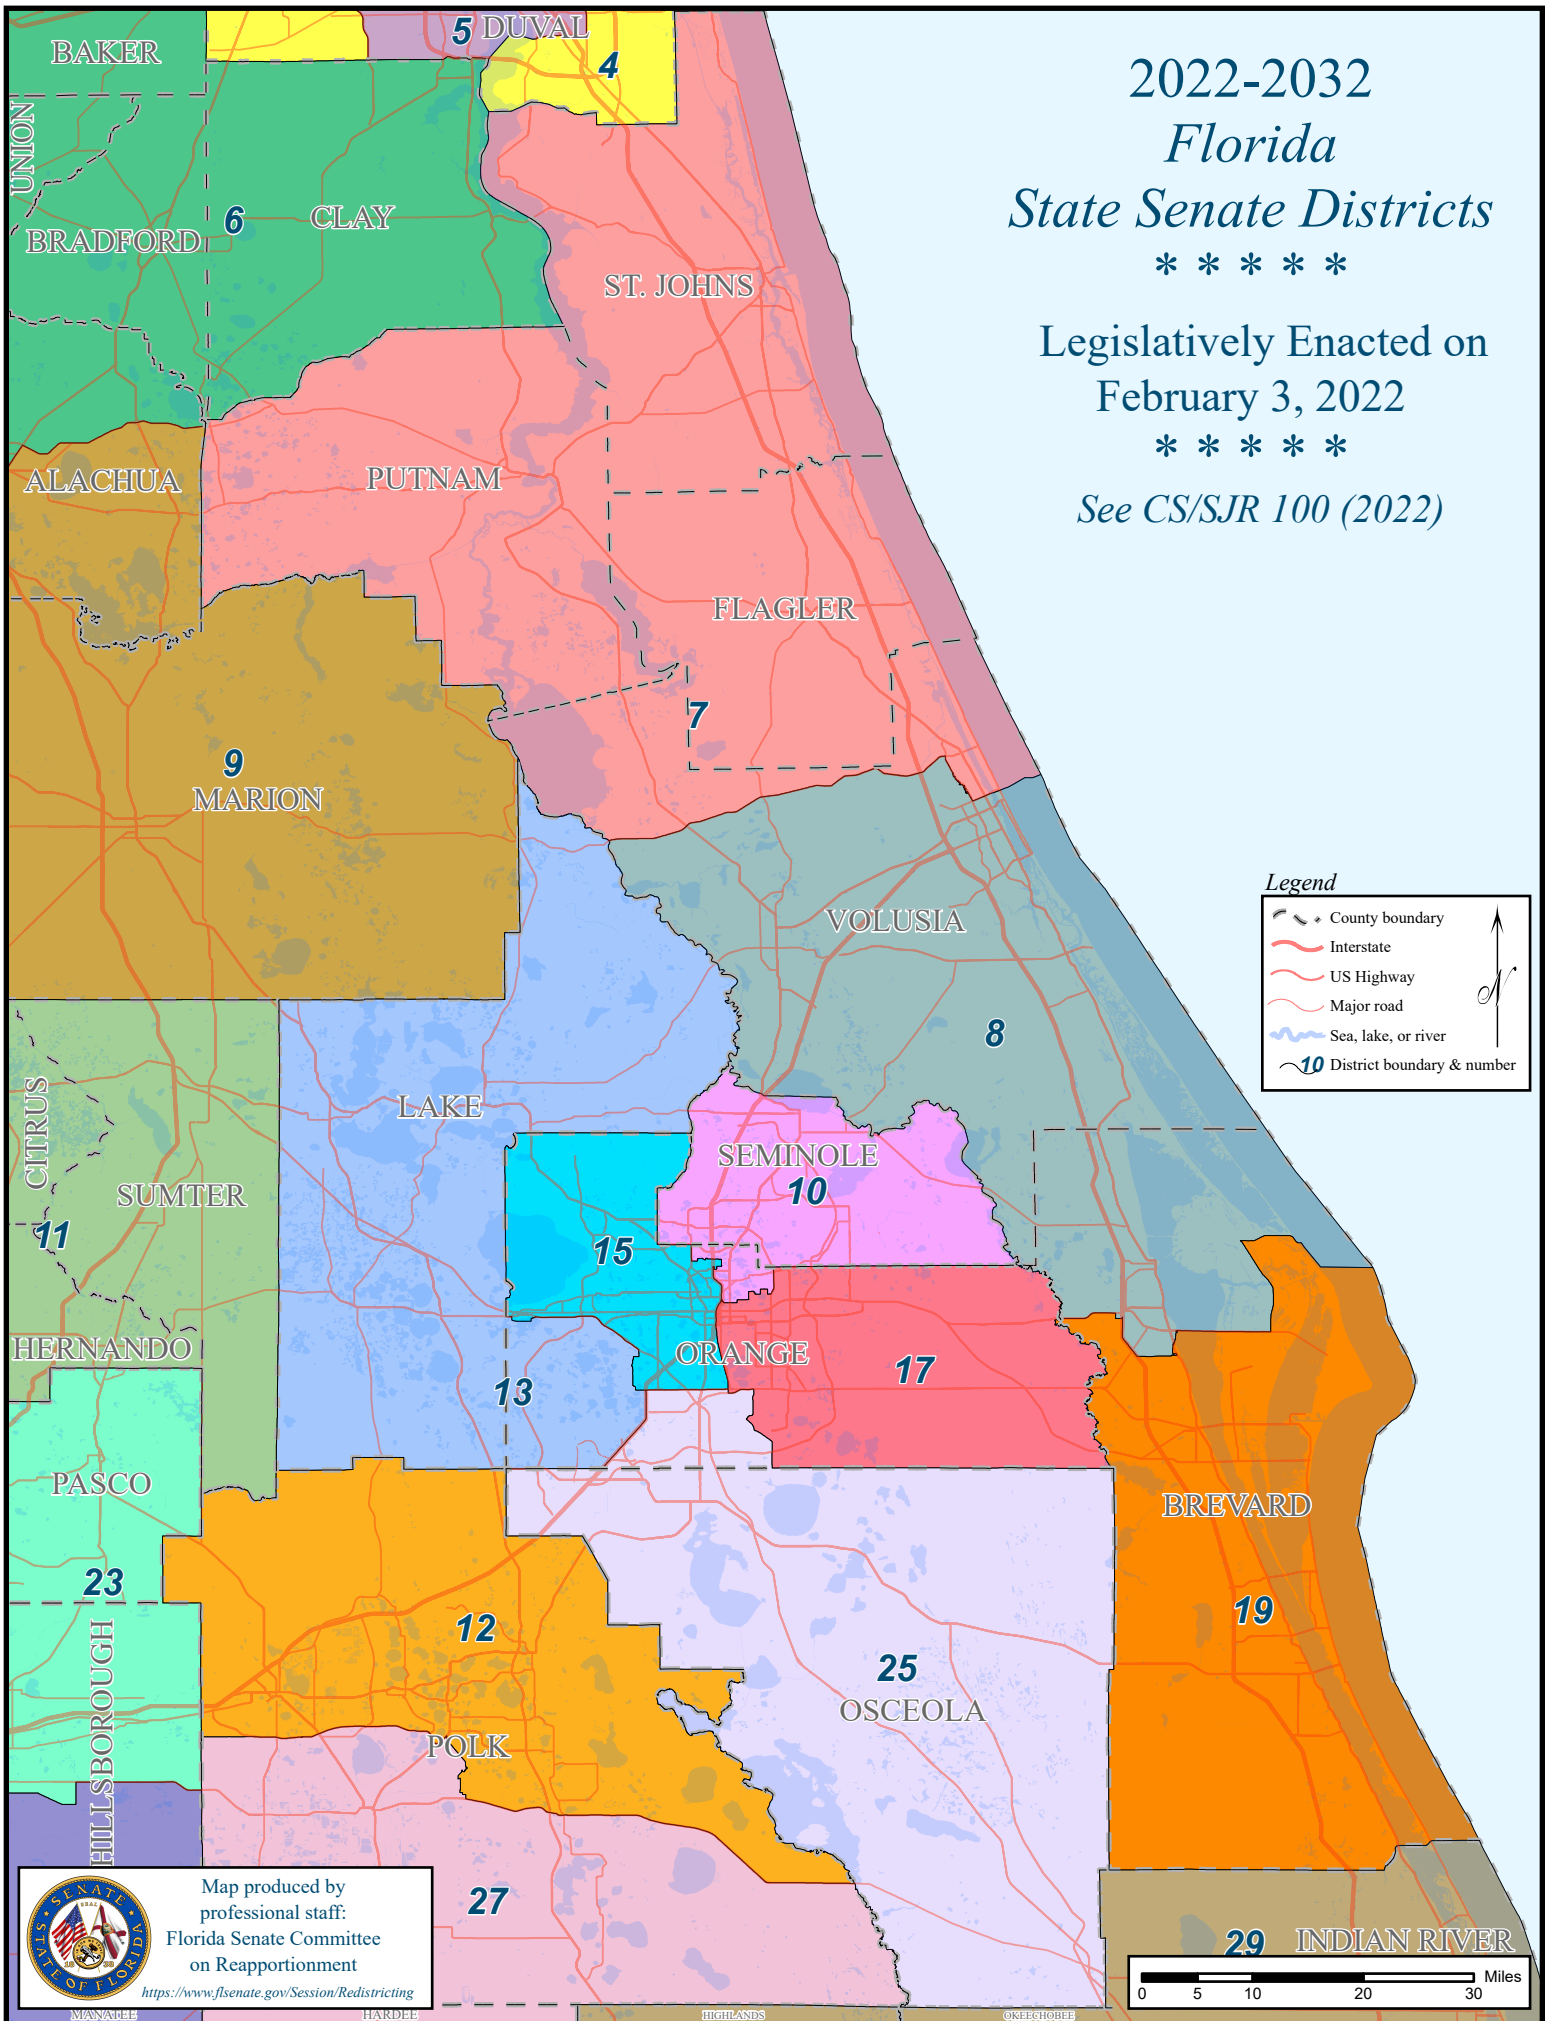

2022-2032 Florida State Senate Districts

Legislatively Enacted on
February 3, 2022

See CS/SJR 100 (2022)

Legend

- County boundary
- Interstate
- US Highway
- Major road
- Sea, lake, or river
- District boundary & number

Map produced by
professional staff:
Florida Senate Committee
on Reapportionment
<https://www.flsenate.gov/Session/Redistricting>